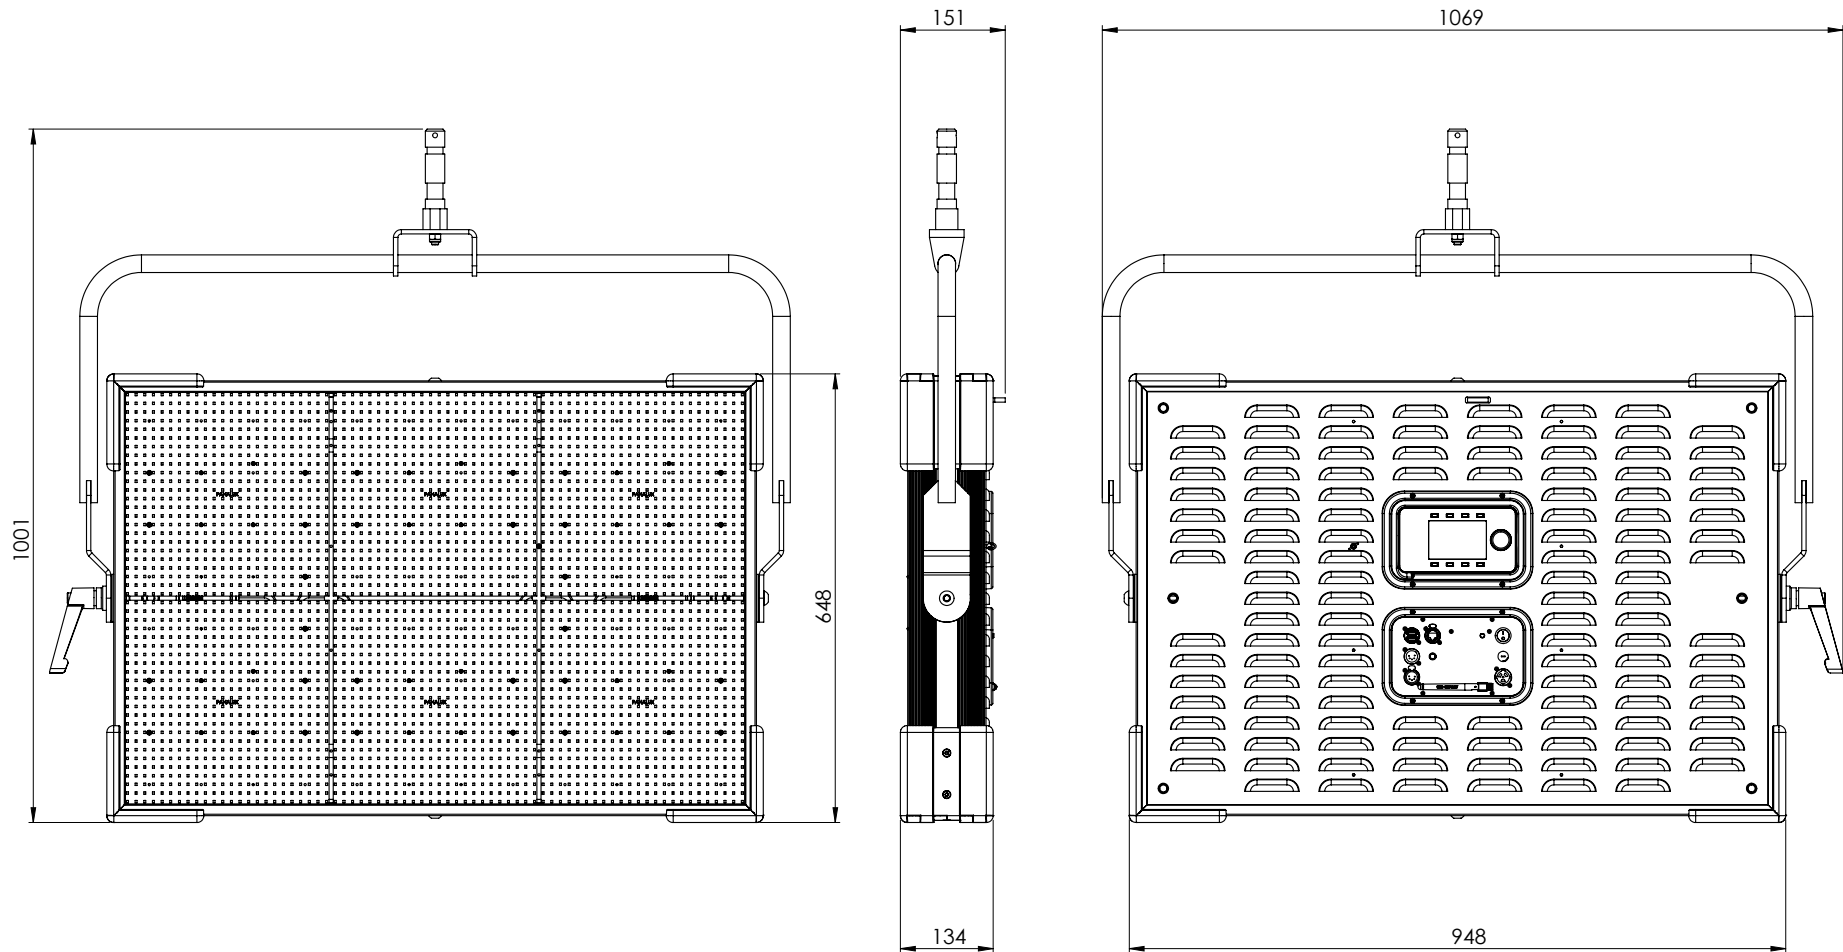

PANALUX
SONARA 3:2

Soft Light. Precise White.

Overall Dimensions

PANALUX
SONARA 3:2

Soft Light. Precise White.

Mounting Points